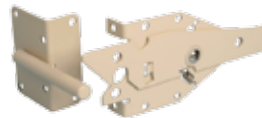

### 2-Inch U-Shaped Hinge

023-UH Stainless Steel: \$18.95/set  
Z23-UH Rust-resistant  
Zinc Plated Steel: \$13.95/set

025-UH Aluminum:  
Tan Only \$12.95/set  
**CLEARANCE - AS IS**

### Small Latch & Striker

026-L Stainless Steel: White & Black  
1-10 Cases: \$12.95/set,  
11+ Cases: \$11.95/set

Z26-L Rust-resistant Zinc Plated Steel:  
\$8.25/ea

026-L Stainless Steel:  
Tan Only \$6.95/set  
**CLEARANCE - AS IS**

### L-Shaped Hinge

024-LH Stainless Steel:  
1-10 Cases: \$18.95/set,  
11+ Cases: \$17.95/set

Z24-LH Rust-resistant Zinc Plated Steel:  
\$13.95/set

A24-LH Aluminum:  
\$12.95/set  
**CLEARANCE - AS IS**