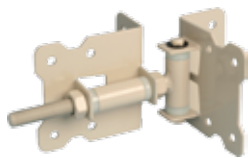

### 1 3/4-Inch U-Shaped Hinge

025-UH Stainless Steel:  
1-10: \$18.95/set, 11+ : \$17.95/set  
Z25-UH Rust-resistant Zinc Plated Steel:  
\$13.95/set

### 2-Inch U-Shaped Hinge

023-UH Stainless Steel: \$18.95/set  
Z23-UH Rust-resistant  
Zinc Plated Steel: \$13.95/set

025-UH Aluminum:  
Tan Only \$12.95/set  
**CLEARANCE - AS IS**

### Small Latch & Striker

026-L Stainless Steel: White & Black  
1-10 Cases: \$12.95/set,  
11+ Cases: \$11.95/set

Z26-L Rust-resistant Zinc Plated Steel:  
\$8.25/ea

026-L Stainless Steel:  
Tan Only \$6.95/set  
**CLEARANCE - AS IS**