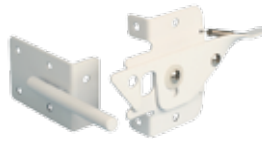

### 1 3/4-Inch U-Shaped Hinge

025-UH Stainless Steel:  
1-10: \$18.95/set, 11+ : \$17.95/set  
Z25-UH Rust-resistant Zinc Plated Steel:  
\$13.95/set

### 2-Inch U-Shaped Hinge

023-UH Stainless Steel: \$18.95/set  
Z23-UH Rust-resistant  
Zinc Plated Steel: \$13.95/set

025-UH Aluminum:  
Tan Only \$12.95/set  
**CLEARANCE - AS IS**