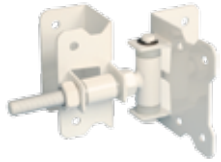

### 1 3/4-Inch U-Shaped Hinge

025-UH Stainless Steel:  
1-10: \$18.95/set, 11+ : \$17.95/set  
Z25-UH Rust-resistant Zinc Plated Steel:  
\$13.95/set