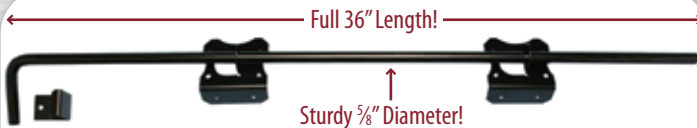

Drop Rods

027-DR Stainless Steel: $20.95/ea
Z27-DR Rust-resistant
Zinc Plated Steel: $13.95/ea

A27-DR Aluminum:
White or Black $13.95/set
CLEARANCE - AS IS